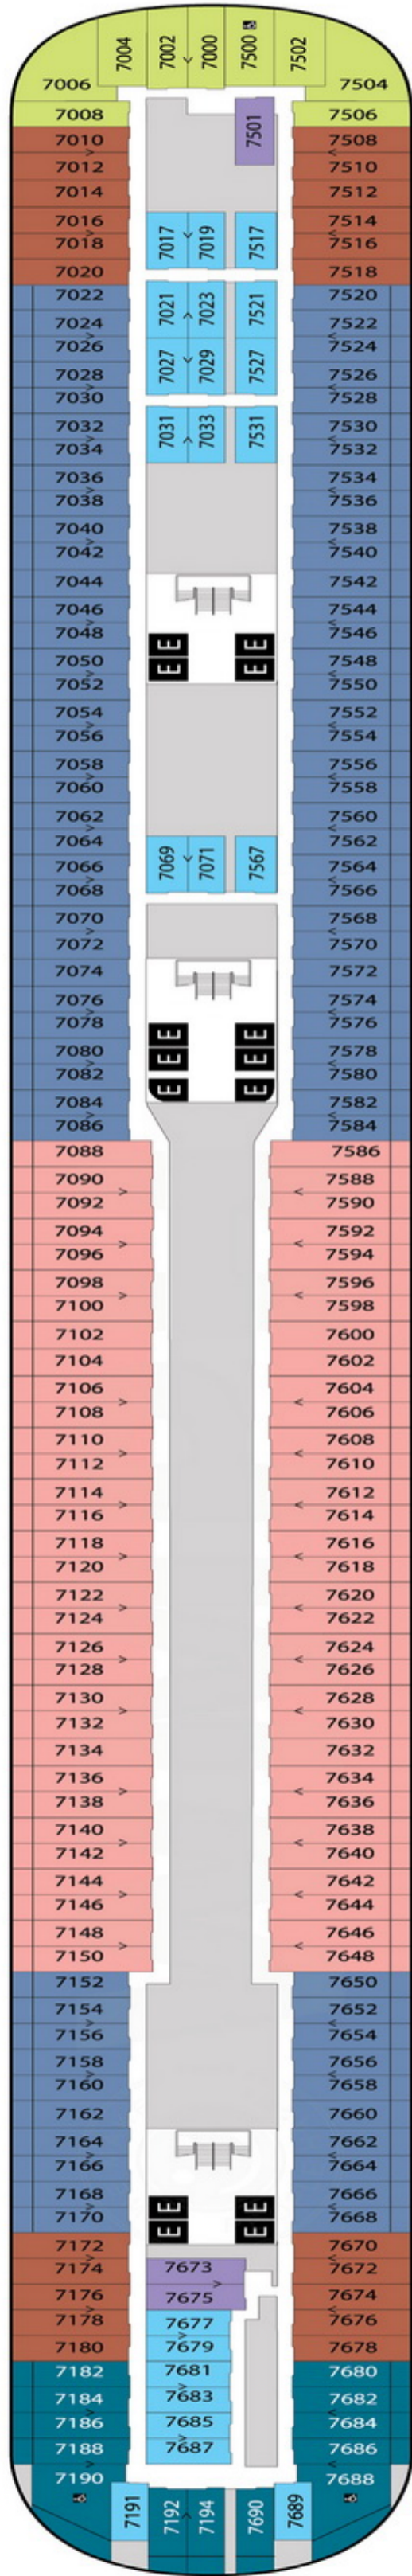

10

11

12

Deck 10

10626 Dizneeat

still missing:
 crazy4crusing
 STLUCIELADY
 doodledaisy
 mizzkellzee

7

8

9

Deck 7

Deck 8
8542 NoWorriesMate

Deck 9
9658 friends of
socababy
9674 dismiss

Deck 2

2021 Sporty

Deck 5

Deck 6

- 6010 mcd2745
- 6090 michelle9343
- 6184 minnie mad mum
- 6578 Belleluvswdw
- 6673 socababy