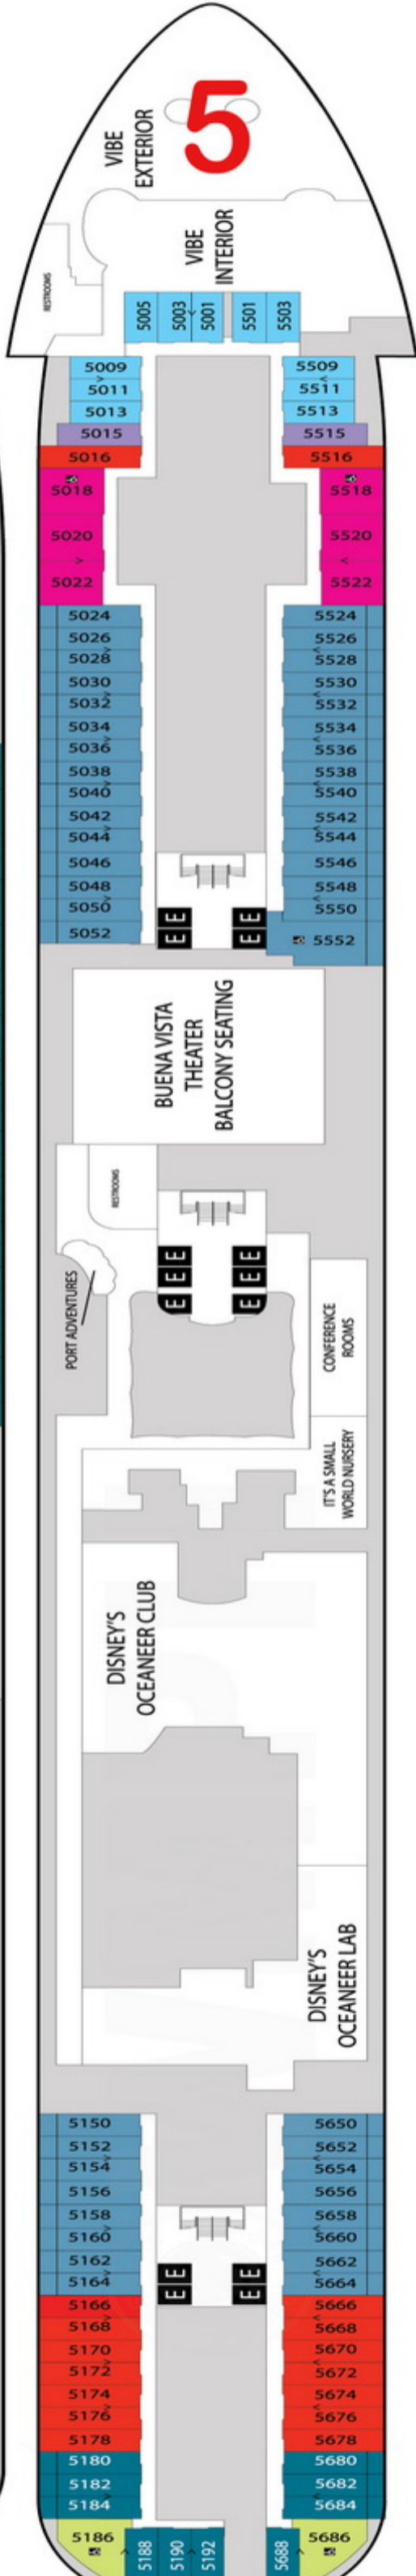

10

11

12

Deck 10

10626 Dizneeat

still missing:
 crazy4crusing
 STLUCIELADY
 doodledaisy
 mizzkellzee

7

8

9

Deck 7

Deck 8
8542 NoWorriesMate

Deck 9
9658 friends of
socababy
9674 dismiss

Deck 2

2021 Sporty

Deck 5

Deck 6

- 6010 mcd2745
- 6090 michelle9343
- 6184 minnie mad mum
- 6578 Belleluvswdw
- 6673 socababy