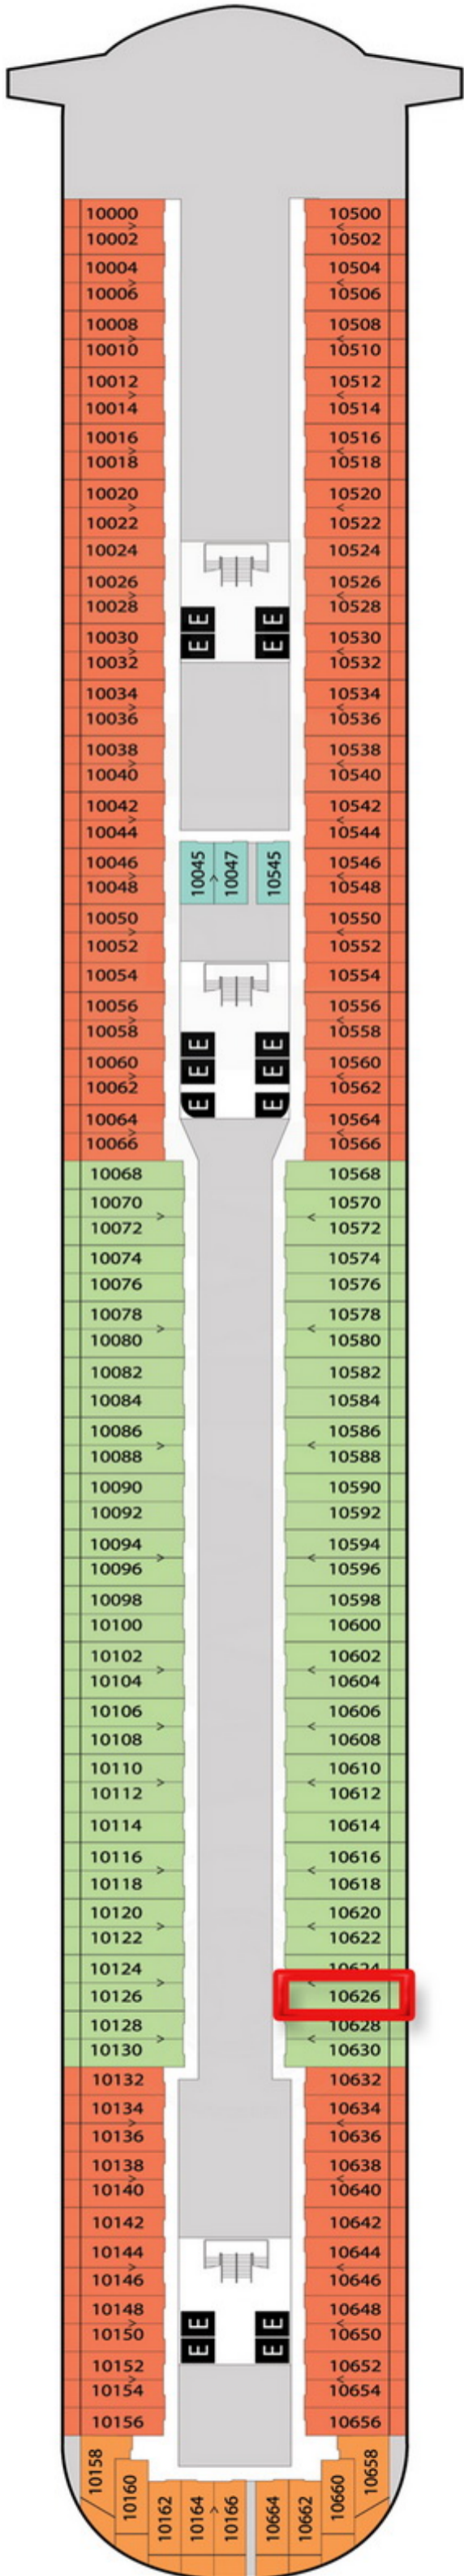

10

11

12

Deck 10

10626 Dizneeat

still missing:
 crazy4crusing
 STLUCIELADY
 doodledaisy
 mizzkellzee

7

8

9

Deck 7

Deck 8
8542 NoWorriesMate

Deck 9
9658 friends of
socababy
9674 dismiss

Deck 2

2021 Sporty

Deck 5

Deck 6

- 6010 mcd2745
- 6090 michelle9343
- 6184 minnie mad mum
- 6578 Belleluvswdw
- 6673 socababy