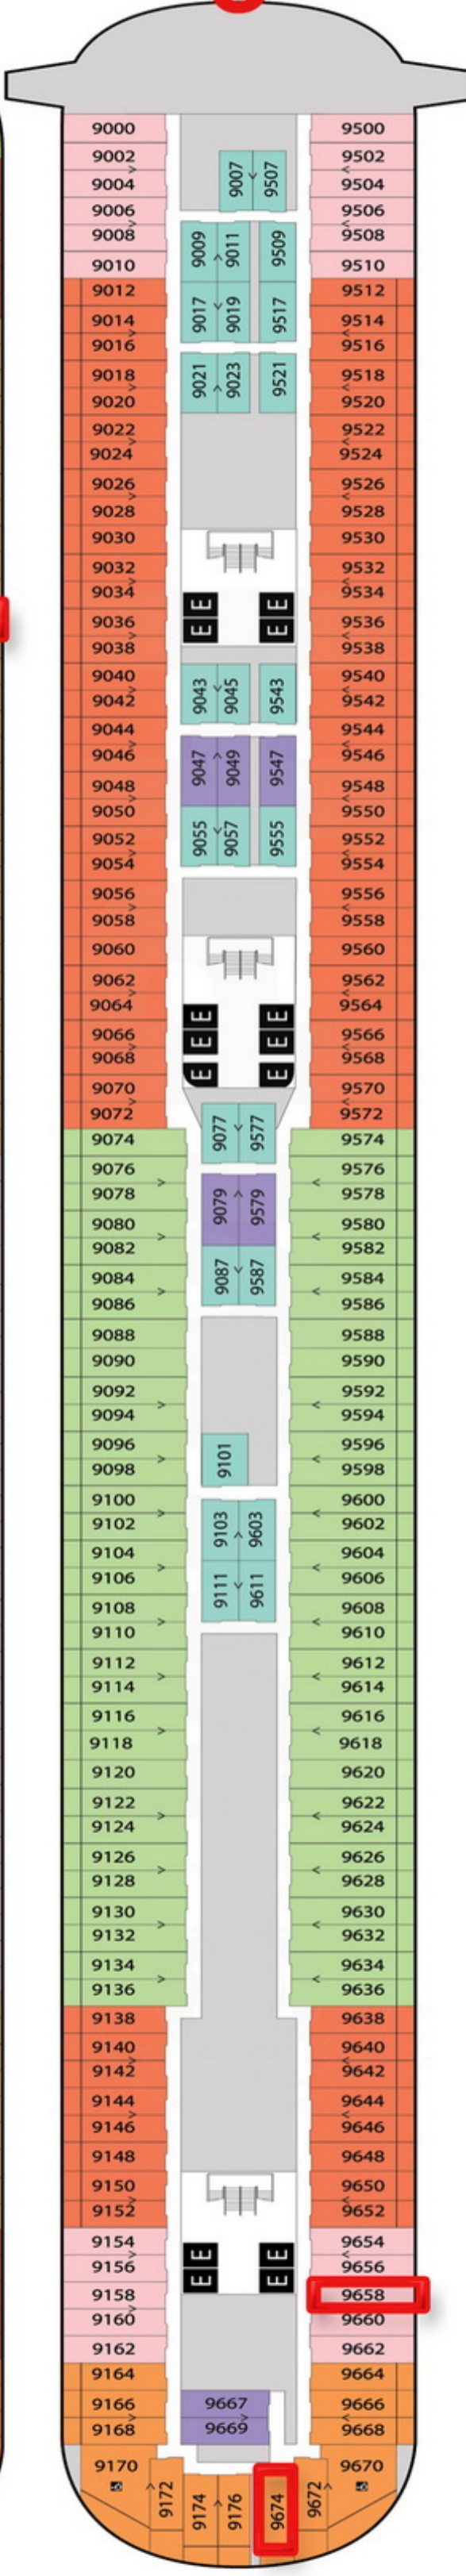

10

11

12

Deck 10

10626 Dizneeat

still missing:
 crazy4crusing
 STLUCIELADY
 doodledaisy
 mizzkellzee

7

8

9

Deck 7

Deck 8
8542 NoWorriesMate

Deck 9
9658 friends of
socababy
9674 dismiss

Deck 2

2021 Sporty

Deck 5

Deck 6

- 6010 mcd2745
- 6090 michelle9343
- 6184 minnie mad mum
- 6578 Belleluvswdw
- 6673 socababy