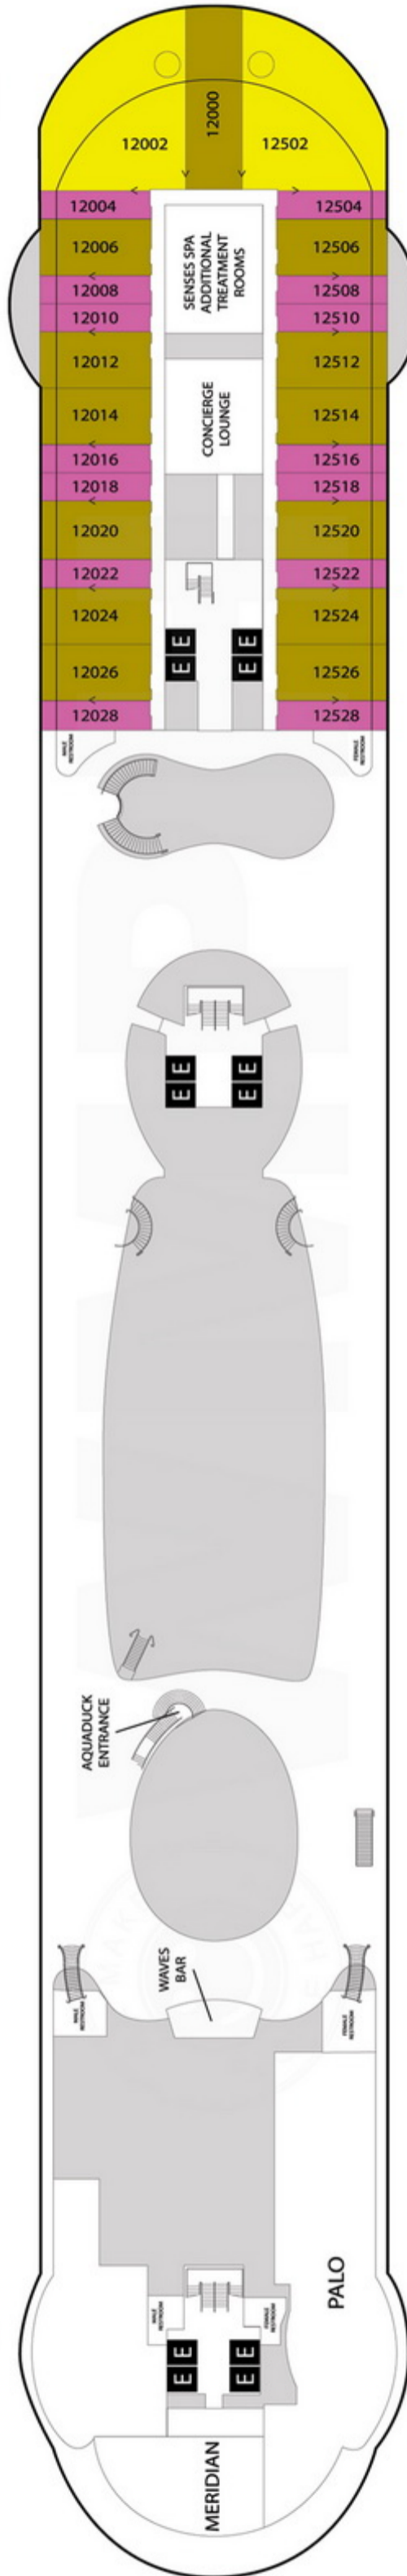

10

11

12

Deck 10

10626 Dizneeat

still missing:
 crazy4crusing
 STLUCIELADY
 doodledaisy
 mizzkellzee

7

8

9

Deck 7

Deck 8
8542 NoWorriesMate

Deck 9
9658 friends of
socababy
9674 dismiss

Deck 2

2021 Sporty

Deck 5

Deck 6

- 6010 mcd2745
- 6090 michelle9343
- 6184 minnie mad mum
- 6578 Belleluvswdw
- 6673 socababy