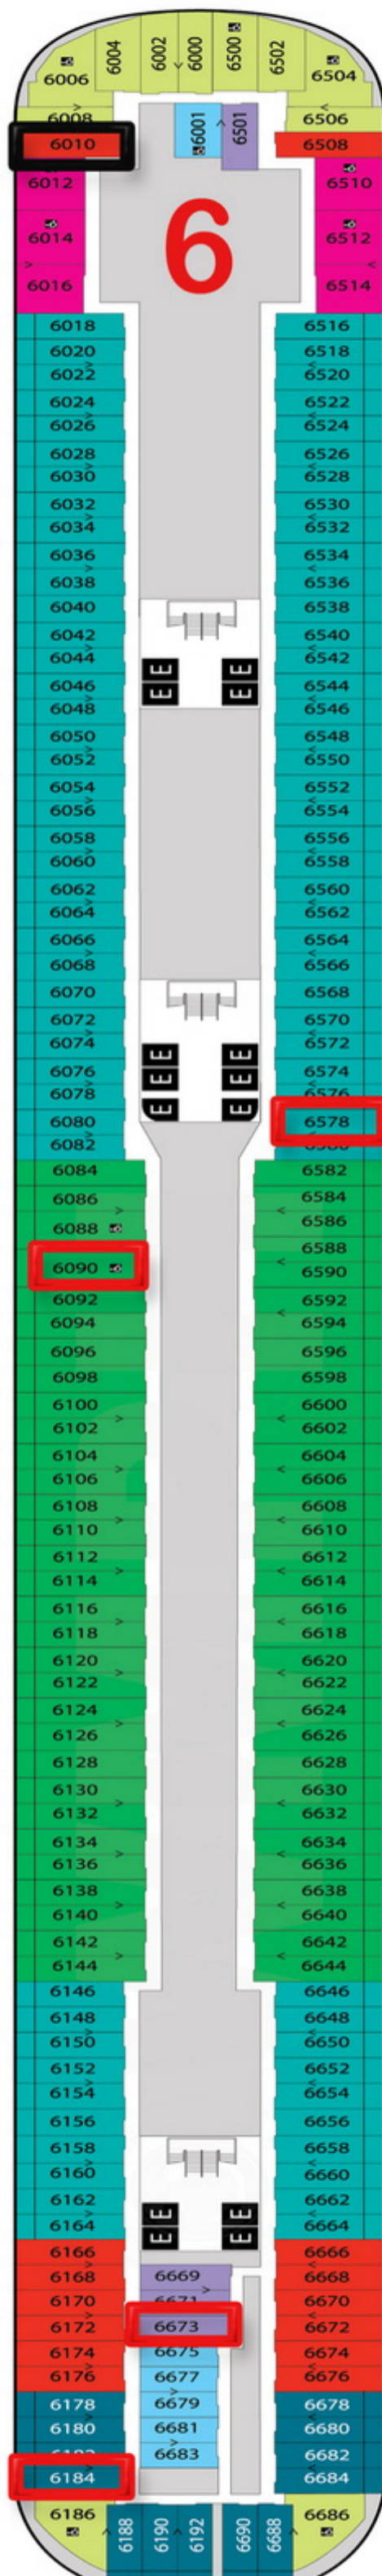

10

11

12

Deck 10

10626 Dizneeat

still missing:
 crazy4crusing
 STLUCIELADY
 doodledaisy
 mizzkellzee

7

8

9

Deck 7

Deck 8
8542 NoWorriesMate

Deck 9
9658 friends of
socababy
9674 dismiss

Deck 2

2021 Sporty

Deck 5

Deck 6

- 6010 mcd2745
- 6090 michelle9343
- 6184 minnie mad mum
- 6578 Belleluvswdw
- 6673 socababy