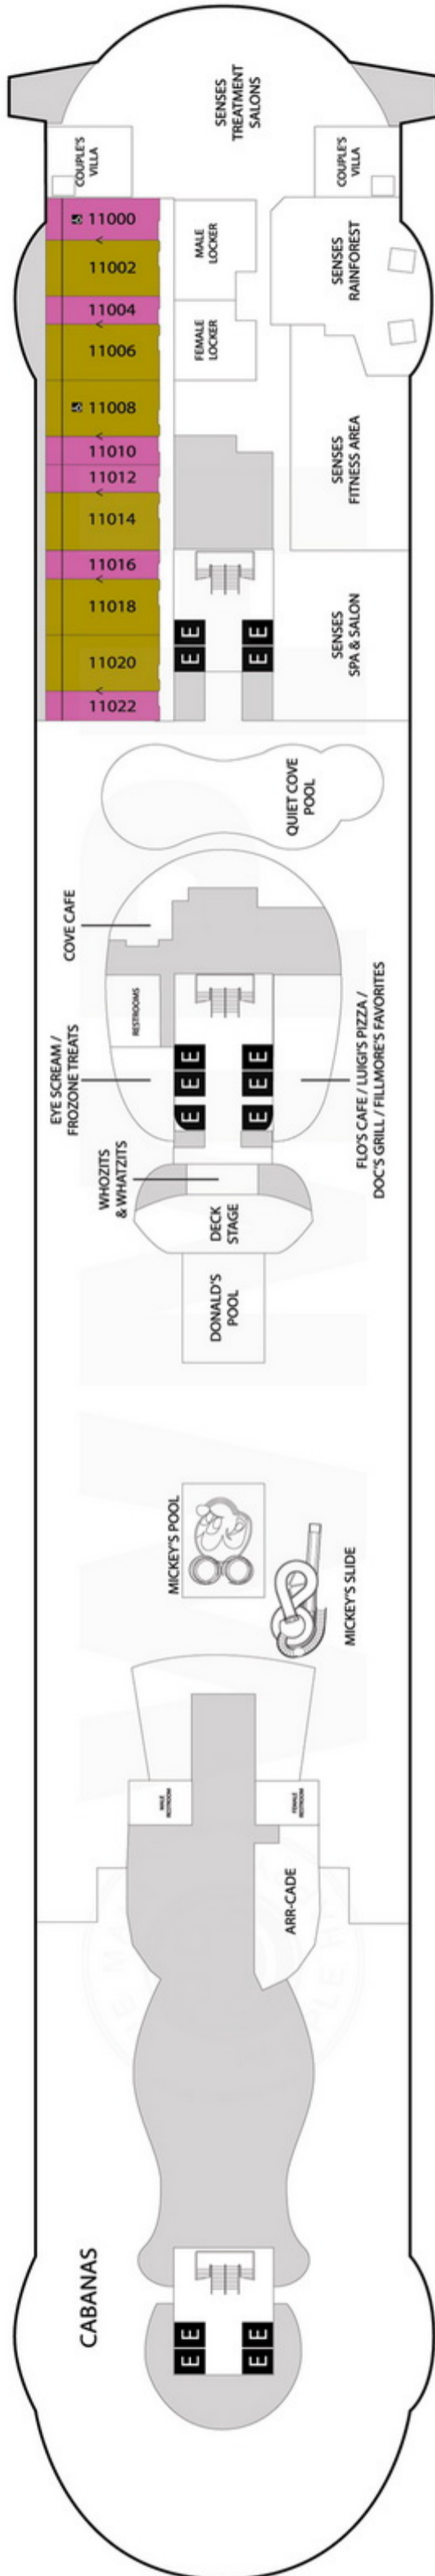

10

11

12

Deck 10

10626 Dizneeat

still missing:
 crazy4crusing
 STLUCIELADY
 doodledaisy
 mizzkellzee

7

8

9

Deck 7

Deck 8
8542 NoWorriesMate

Deck 9
9658 friends of
socababy
9674 dismiss

Deck 2

2021 Sporty

Deck 5

Deck 6

- 6010 mcd2745
- 6090 michelle9343
- 6184 minnie mad mum
- 6578 Belleluvswdw
- 6673 socababy