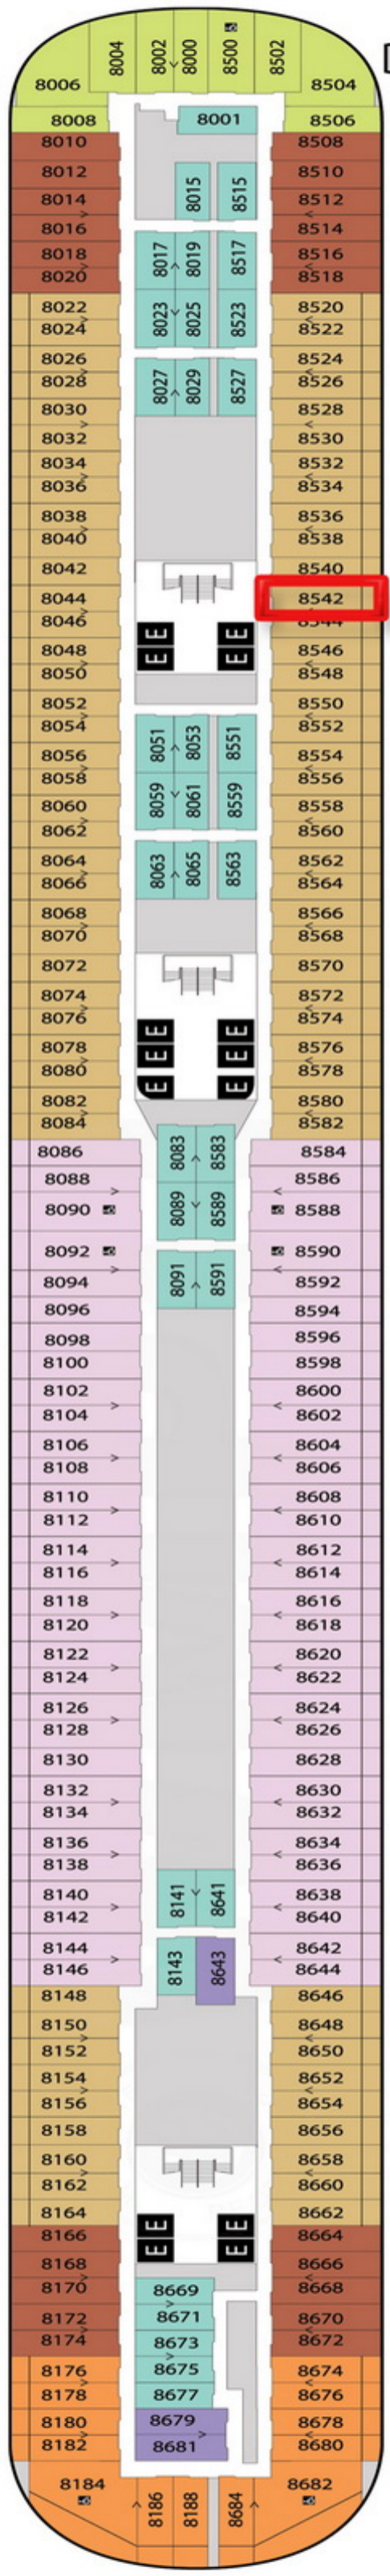

10

11

12

Deck 10

10626 Dizneeat

still missing:
 crazy4crusing
 STLUCIELADY
 doodledaisy
 mizzkellzee

7

8

9

Deck 7

Deck 8
8542 NoWorriesMate

Deck 9
9658 friends of
socababy
9674 dismiss

Deck 2

2021 Sporty

Deck 5

Deck 6

- 6010 mcd2745
- 6090 michelle9343
- 6184 minnie mad mum
- 6578 Belleluvswdw
- 6673 socababy